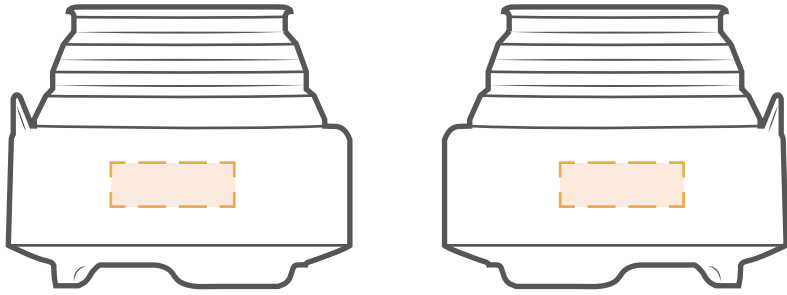

NIGHT LIGHT WIRELESS SPEAKER

Wireless charger, bluetooth speaker and night light all rolled into one product with the Night Light Wireless Speaker. Create an ambient setting with 4 adjustable different lighting modes whilst listening to your favourite music, whether it's at your office or in the comfort of your own home. Simply place your phone on top of the Night Light to begin charging, the warm light will turn blue to indicate charging. Touch the light symbol to turn on the light, touch again to cycle through different light modes. With two generous branding areas this is the perfect desktop accessory to promote your brand!

- ✔ Small compact minimalistic design, fitting on your desk or bedside perfectly
- ✔ Made from a blend of ABS plastic and Silicone for a solid base
- ✔ Wireless charging, Bluetooth speaker & 4 lighting modes
- ✔ Non-slip silicone pad holds phone in place
- ✔ Lead Time: 2-3 Weeks
- ✔ MOQ: 50 units

Printing Area and Branding Options

 **Spot Colour Print:**
30 x 10mm

 **Spot Colour Print:**
29 x 9mm

Technical Specification

Material: ABS & Silicone
Available Colours: White
Wireless Output: 5W
Frequency 100Hz-20kHz
Connection Range: 10m
Bluetooth Version 5.0

Product Size and Weight

Length: 99.5mm
Width: 99.5mm
Height: 58.4mm

What's included with your product

Night Light Wireless Speaker

Product manual

Product packaging