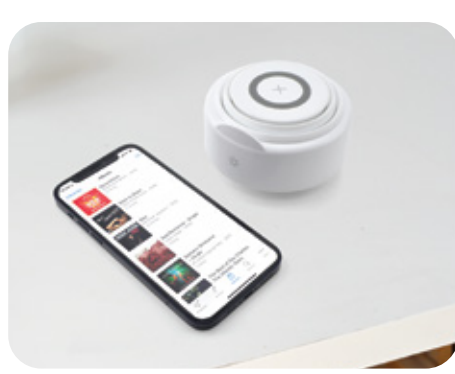

NIGHT LIGHT WIRELESS SPEAKER

Wireless charger, bluetooth speaker and night light all rolled into one product with the Night Light Wireless Speaker. Create an ambient setting with 4 adjustable different lighting modes whilst listening to your favourite music, whether it's at your office or in the comfort of your own home. Simply place your phone on top of the Night Light to begin charging, the warm light will turn blue to indicate charging. Touch the light symbol to turn on the light, touch again to cycle through different light modes. With two generous branding areas this is the perfect desktop accessory to promote your brand!

- ✔ Small compact minimalistic design, fitting on your desk or bedside perfectly
- ✔ Made from a blend of ABS plastic and Silicone for a solid base
- ✔ Wireless charging, Bluetooth speaker & 4 lighting modes
- ✔ Non-slip silicone pad holds phone in place
- ✔ Lead Time: 2-3 Weeks
- ✔ MOQ: 50 units

Printing Area and Branding Options

 **Spot Colour Print:**
30 x 10mm

 **Spot Colour Print:**
29 x 9mm

Technical Specification

Material: ABS & Silicone
Available Colours: White
Wireless Output: 5W
Frequency 100Hz-20kHz
Connection Range: 10m
Bluetooth Version 5.0