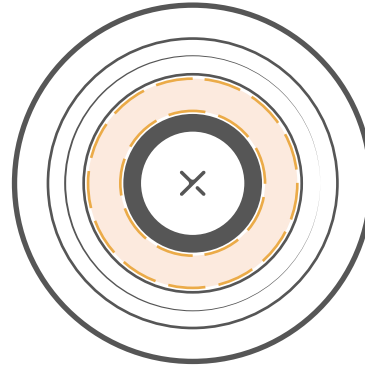

NIGHT LIGHT WIRELESS SPEAKER

Wireless charger, bluetooth speaker and night light all rolled into one product with the Night Light Wireless Speaker. Create an ambient setting with 4 adjustable different lighting modes whilst listening to your favourite music, whether it's at your office or in the comfort of your own home. Simply place your phone on top of the Night Light to begin charging, the warm light will turn blue to indicate charging. Touch the light symbol to turn on the light, touch again to cycle through different light modes. With two generous branding areas this is the perfect desktop accessory to promote your brand!

- ✔ Small compact minimalistic design, fitting on your desk or bedside perfectly
- ✔ Made from a blend of ABS plastic and Silicone for a solid base
- ✔ Wireless charging, Bluetooth speaker & 4 lighting modes
- ✔ Non-slip silicone pad holds phone in place
- ✔ Lead Time: 2-3 Weeks
- ✔ MOQ: 50 units

Printing Area and Branding Options

 **Spot Colour Print:**
30 x 10mm

 **Spot Colour Print:**
29 x 9mm

Technical Specification

Material: ABS & Silicone
Available Colours: White
Wireless Output: 5W
Frequency 100Hz-20kHz
Connection Range: 10m
Bluetooth Version 5.0

Product Size and Weight

Length: 99.5mm
Width: 99.5mm
Height: 58.4mm

What's included with your product

Night Light Wireless Speaker

Product manual

Product packaging